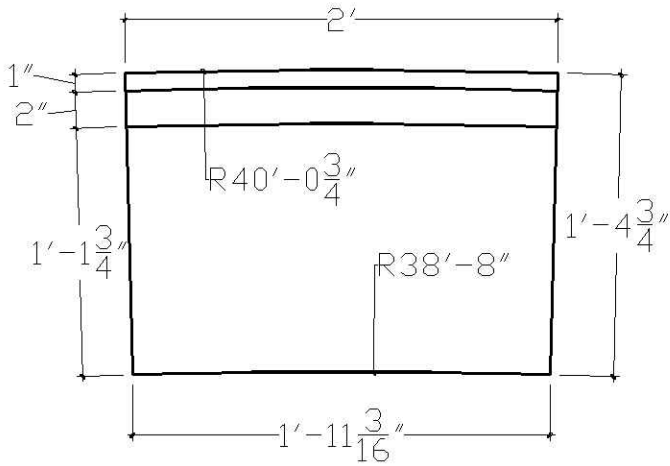

Drawing TR 4

KAY-TEE PRODUCTS

POOL COPING STONES and ARCHITECTURAL PRE-CAST STONES

Product Series Tread radius

descriptions	product series	product #	width	height	length	back radius	front radius
Radius tread with safety strip	TRR	TR 5	16.75"	2.5"	24"	36' 4"	37' 8-3/4"

Drawing TR 5

KAY-TEE PRODUCTS

POOL COPING STONES and ARCHITECTURAL PRE-CAST STONES

Product Series Tread radius

descriptions	product series	product #	width	height	length	back radius	front radius
Radius tread with safety strip	TRR	TR 6	16.75"	2.5"	24"	37' 6"	38' 10-3/4"

Drawing TR 6

KAY-TEE PRODUCTS

POOL COPING STONES and ARCHITECTURAL PRE-CAST STONES

Product Series Tread radius

descriptions	product series	product #	width	height	length	back radius	front radius
Radius tread with safety strip	TRR	TR 7	16.75"	2.5"	24"	38' 8"	40' 3/4"