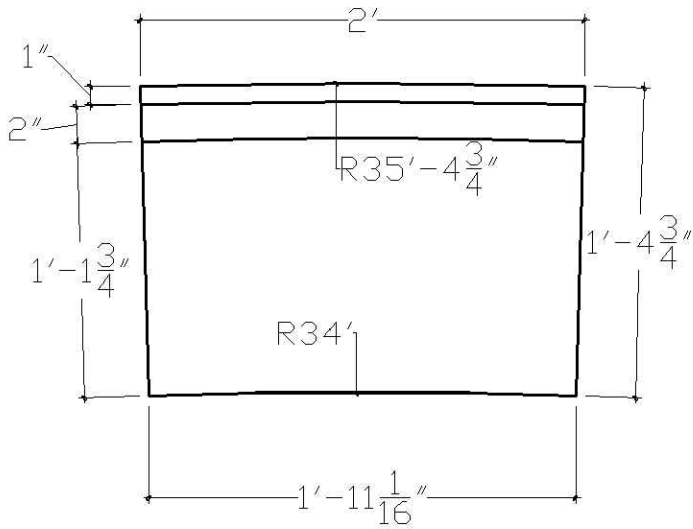

KAY-TEE PRODUCTS

POOL COPING STONES and ARCHITECTURAL PRE-CAST STONES

RS-101
Riser or Spa Cap

Drawing TR 1

KAY-TEE PRODUCTS

POOL COPING STONES and ARCHITECTURAL PRE-CAST STONES

Product Series Tread radius

descriptions	product series	product #	width	height	length	back radius	front radius
Radius tread with safety strip	TRR	TR 3	16.75"	2.5"	24"	34'	35' 4-3/4"

Drawing TR 3

KAY-TEE PRODUCTS

POOL COPING STONES and ARCHITECTURAL PRE-CAST STONES

Product Series Tread radius

descriptions	product series	product #	width	height	length	back radius	front radius
Radius tread with safety strip	TRR	TR 4	16.75"	2.5"	24"	35' 2"	36' 6-3/4"

Drawing TR 4

KAY-TEE PRODUCTS

POOL COPING STONES and ARCHITECTURAL PRE-CAST STONES

Product Series Tread radius

descriptions	product series	product #	width	height	length	back radius	front radius
Radius tread with safety strip	TRR	TR 5	16.75"	2.5"	24"	36' 4"	37' 8-3/4"

Drawing TR 5

KAY-TEE PRODUCTS

POOL COPING STONES and ARCHITECTURAL PRE-CAST STONES

Product Series Tread radius

descriptions	product series	product #	width	height	length	back radius	front radius
Radius tread with safety strip	TRR	TR 6	16.75"	2.5"	24"	37' 6"	38' 10-3/4"