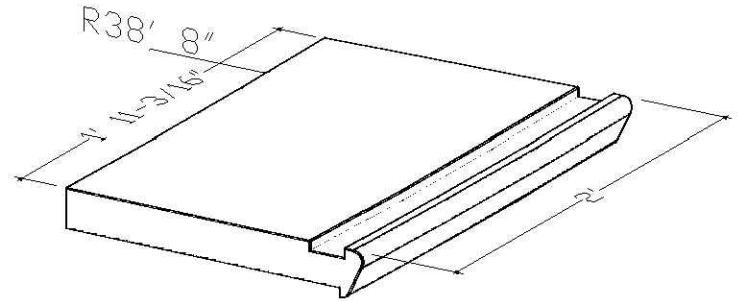

Drawing TR 5

KAY-TEE PRODUCTS

POOL COPING STONES and ARCHITECTURAL PRE-CAST STONES

Product Series Tread radius

descriptions	product series	product #	width	height	length	back radius	front radius
Radius tread with safety strip	TRR	TR 6	16.75"	2.5"	24"	37' 6"	38' 10-3/4"

Drawing TR 6

KAY-TEE PRODUCTS

POOL COPING STONES and ARCHITECTURAL PRE-CAST STONES

Product Series Tread radius

descriptions	product series	product #	width	height	length	back radius	front radius
Radius tread with safety strip	TRR	TR 7	16.75"	2.5"	24"	38' 8"	40' 3/4"