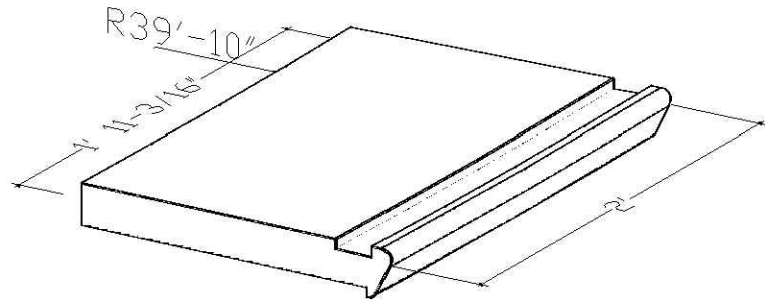

Drawing TR 6

KAY-TEE PRODUCTS

POOL COPING STONES and ARCHITECTURAL PRE-CAST STONES

Product Series Tread radius

descriptions	product series	product #	width	height	length	back radius	front radius
Radius tread with safety strip	TRR	TR 7	16.75"	2.5"	24"	38' 8"	40' 3/4"

Drawing TR 7

KAY-TEE PRODUCTS

POOL COPING STONES and ARCHITECTURAL PRE-CAST STONES

Product Series Tread radius

descriptions	product series	product #	width	height	length	back radius	front radius
Radius tread with safety strip	TRR	TR 8	16.75"	2.5"	24"	39' 10"	41' 2-3/4"