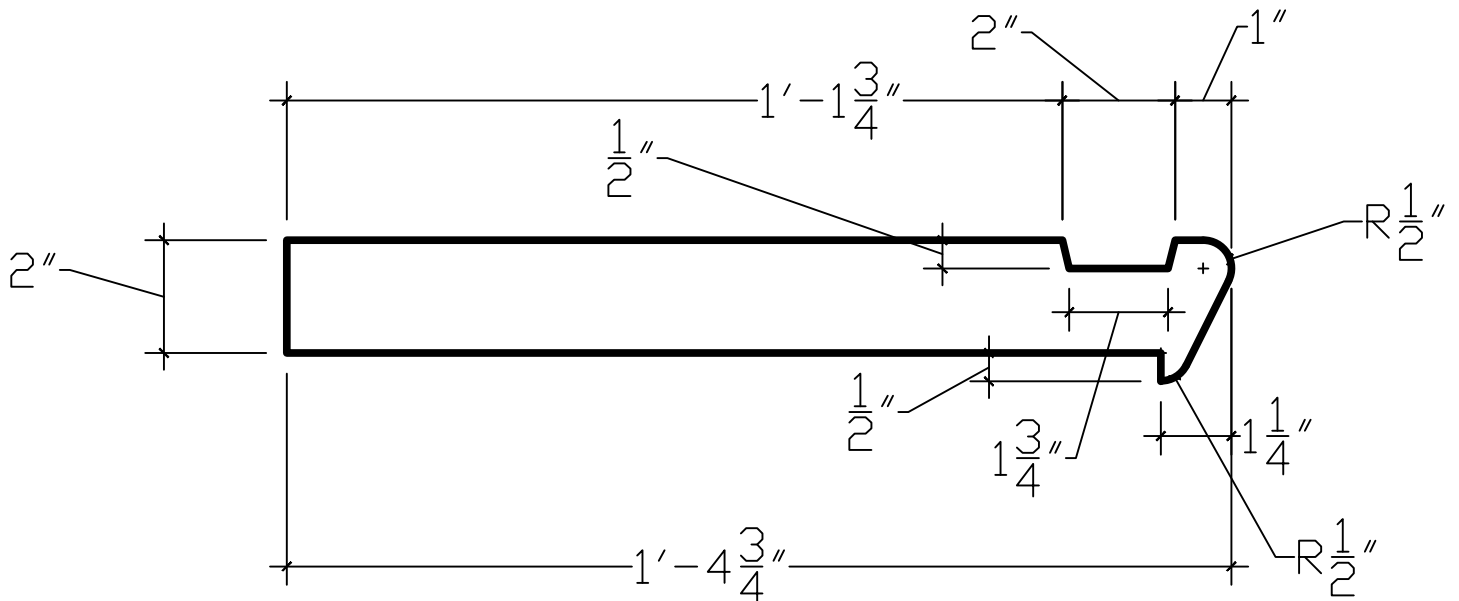

KAY-TEE PRODUCTS

POOL COPING STONES and ARCHITECTURAL PRE-CAST STONES

RS-101
Riser or Spa Cap

Drawing TR 1

KAY-TEE PRODUCTS

POOL COPING STONES and ARCHITECTURAL PRE-CAST STONES

Product Series Tread radius

descriptions	product series	product #	width	height	length	back radius	front radius
Radius tread with safety strip	TRR	TR 3	16.75"	2.5"	24"	34'	35' 4-3/4"

Drawing TR 3

KAY-TEE PRODUCTS

POOL COPING STONES and ARCHITECTURAL PRE-CAST STONES

Product Series Tread radius

descriptions	product series	product #	width	height	length	back radius	front radius
Radius tread with safety strip	TRR	TR 4	16.75"	2.5"	24"	35' 2"	36' 6-3/4"

Drawing TR 4

KAY-TEE PRODUCTS

POOL COPING STONES and ARCHITECTURAL PRE-CAST STONES

Product Series Tread radius

descriptions	product series	product #	width	height	length	back radius	front radius
Radius tread with safety strip	TRR	TR 5	16.75"	2.5"	24"	36' 4"	37' 8-3/4"

Drawing TR 5

KAY-TEE PRODUCTS

POOL COPING STONES and ARCHITECTURAL PRE-CAST STONES

Product Series Tread radius

descriptions	product series	product #	width	height	length	back radius	front radius
Radius tread with safety strip	TRR	TR 6	16.75"	2.5"	24"	37' 6"	38' 10-3/4"