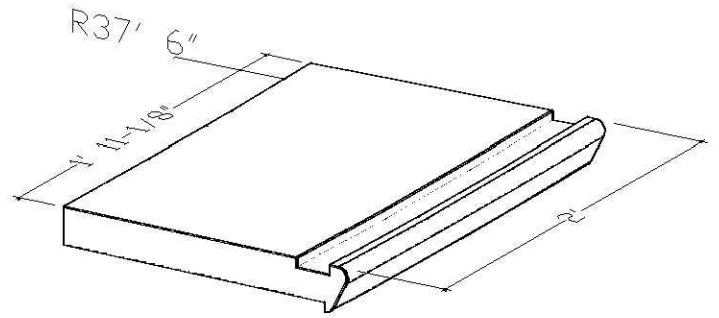

KAY-TEE PRODUCTS

POOL COPING STONES and ARCHITECTURAL PRE-CAST STONES