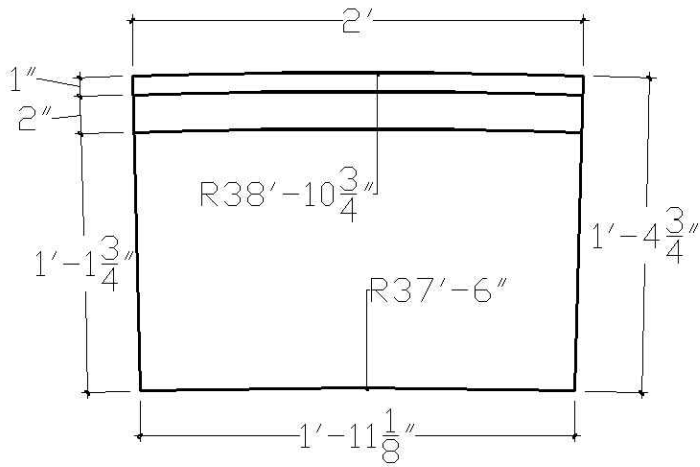

Drawing TR 4

KAY-TEE PRODUCTS

POOL COPING STONES and ARCHITECTURAL PRE-CAST STONES

Product Series Tread radius

descriptions	product series	product #	width	height	length	back radius	front radius
Radius tread with safety strip	TRR	TR 5	16.75"	2.5"	24"	36' 4"	37' 8-3/4"

Drawing TR 5

KAY-TEE PRODUCTS

POOL COPING STONES and ARCHITECTURAL PRE-CAST STONES

Product Series Tread radius

descriptions	product series	product #	width	height	length	back radius	front radius
Radius tread with safety strip	TRR	TR 6	16.75"	2.5"	24"	37' 6"	38' 10-3/4"

Drawing TR 6

KAY-TEE PRODUCTS

POOL COPING STONES and ARCHITECTURAL PRE-CAST STONES

Product Series Tread radius

descriptions	product series	product #	width	height	length	back radius	front radius
Radius tread with safety strip	TRR	TR 7	16.75"	2.5"	24"	38' 8"	40' 3/4"

Drawing TR 7

KAY-TEE PRODUCTS

POOL COPING STONES and ARCHITECTURAL PRE-CAST STONES

Product Series Tread radius

descriptions	product series	product #	width	height	length	back radius	front radius
Radius tread with safety strip	TRR	TR 8	16.75"	2.5"	24"	39' 10"	41' 2-3/4"