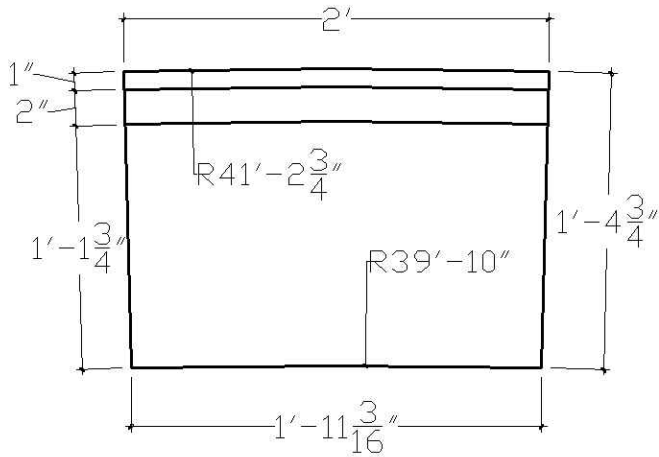

Drawing TR 5

KAY-TEE PRODUCTS

POOL COPING STONES and ARCHITECTURAL PRE-CAST STONES

Product Series Tread radius

descriptions	product series	product #	width	height	length	back radius	front radius
Radius tread with safety strip	TRR	TR 6	16.75"	2.5"	24"	37' 6"	38' 10-3/4"

Drawing TR 6

KAY-TEE PRODUCTS

POOL COPING STONES and ARCHITECTURAL PRE-CAST STONES

Product Series Tread radius

descriptions	product series	product #	width	height	length	back radius	front radius
Radius tread with safety strip	TRR	TR 7	16.75"	2.5"	24"	38' 8"	40' 3/4"

Drawing TR 7

KAY-TEE PRODUCTS

POOL COPING STONES and ARCHITECTURAL PRE-CAST STONES

Product Series Tread radius

descriptions	product series	product #	width	height	length	back radius	front radius
Radius tread with safety strip	TRR	TR 8	16.75"	2.5"	24"	39' 10"	41' 2-3/4"