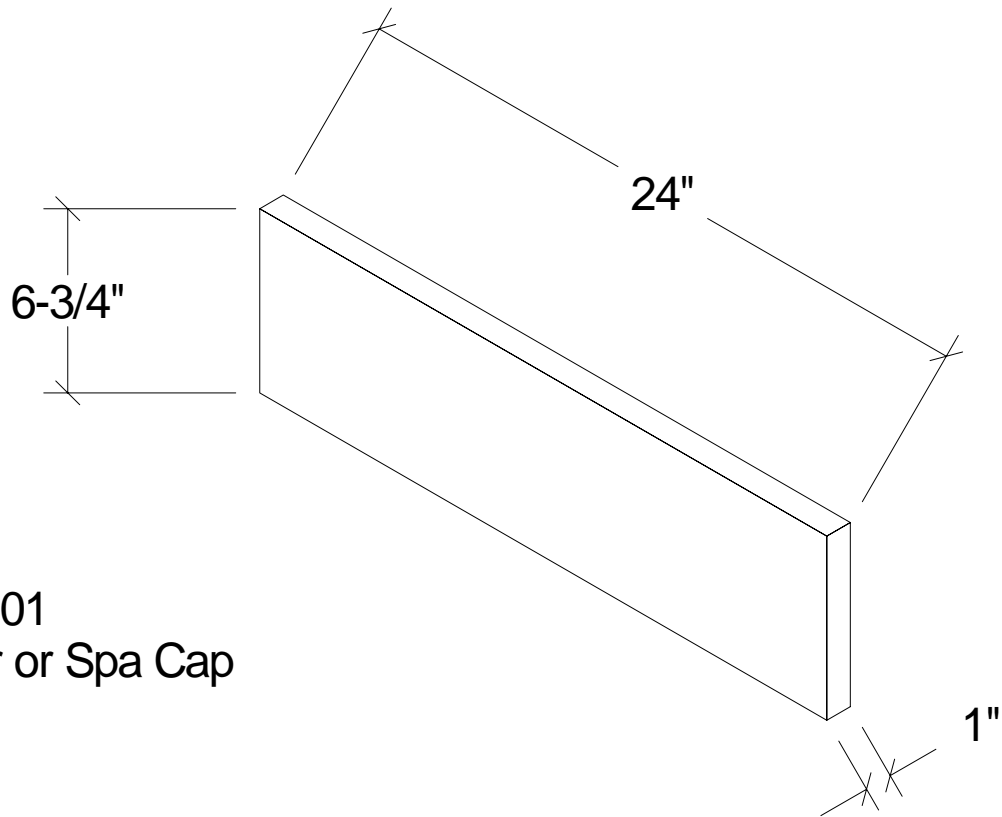

KAY-TEE PRODUCTS

POOL COPING STONES and ARCHITECTURAL PRE-CAST STONES

RS-101
Riser or Spa Cap

Drawing TR 1

KAY-TEE PRODUCTS

POOL COPING STONES and ARCHITECTURAL PRE-CAST STONES

Product Series Tread radius

descriptions	product series	product #	width	height	length	back radius	front radius
Radius tread with safety strip	TRR	TR 3	16.75"	2.5"	24"	34'	35' 4-3/4"

Drawing TR 3

KAY-TEE PRODUCTS

POOL COPING STONES and ARCHITECTURAL PRE-CAST STONES

Product Series Tread radius

descriptions	product series	product #	width	height	length	back radius	front radius
Radius tread with safety strip	TRR	TR 4	16.75"	2.5"	24"	35' 2"	36' 6-3/4"

Drawing TR 4

KAY-TEE PRODUCTS

POOL COPING STONES and ARCHITECTURAL PRE-CAST STONES

Product Series Tread radius

descriptions	product series	product #	width	height	length	back radius	front radius
Radius tread with safety strip	TRR	TR 5	16.75"	2.5"	24"	36' 4"	37' 8-3/4"

Drawing TR 5

KAY-TEE PRODUCTS

POOL COPING STONES and ARCHITECTURAL PRE-CAST STONES

Product Series Tread radius

descriptions	product series	product #	width	height	length	back radius	front radius
Radius tread with safety strip	TRR	TR 6	16.75"	2.5"	24"	37' 6"	38' 10-3/4"