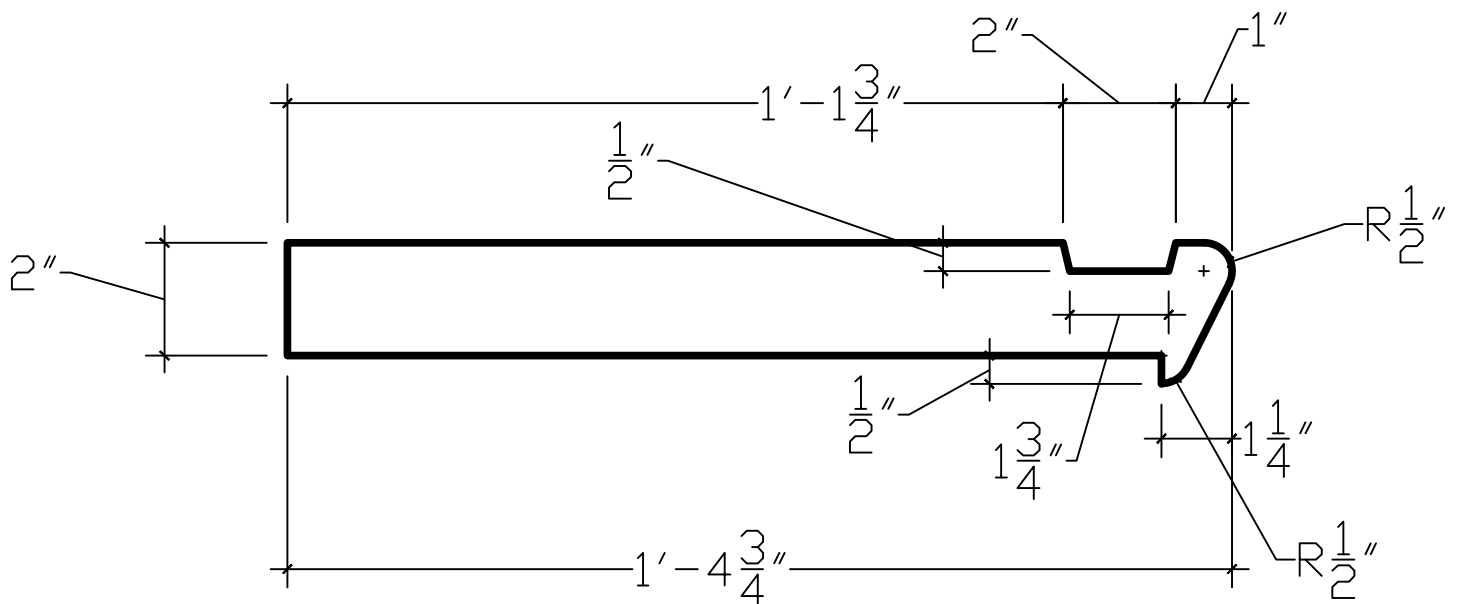

KAY-TEE PRODUCTS

POOL COPING STONES and ARCHITECTURAL PRE-CAST STONES

RS-101
Riser or Spa Cap

Drawing TR 1

KAY-TEE PRODUCTS

POOL COPING STONES and ARCHITECTURAL PRE-CAST STONES

Product Series Tread radius

descriptions	product series	product #	width	height	length	back radius	front radius
Radius tread with safety strip	TRR	TR 3	16.75"	2.5"	24"	34'	35' 4-3/4"

Drawing TR 3

KAY-TEE PRODUCTS

POOL COPING STONES and ARCHITECTURAL PRE-CAST STONES

Product Series Tread radius

descriptions	product series	product #	width	height	length	back radius	front radius
Radius tread with safety strip	TRR	TR 4	16.75"	2.5"	24"	35' 2"	36' 6-3/4"

Drawing TR 4

KAY-TEE PRODUCTS

POOL COPING STONES and ARCHITECTURAL PRE-CAST STONES

Product Series Tread radius

descriptions	product series	product #	width	height	length	back radius	front radius
Radius tread with safety strip	TRR	TR 5	16.75"	2.5"	24"	36' 4"	37' 8-3/4"

Drawing TR 5

KAY-TEE PRODUCTS

POOL COPING STONES and ARCHITECTURAL PRE-CAST STONES

Product Series Tread radius

descriptions	product series	product #	width	height	length	back radius	front radius
Radius tread with safety strip	TRR	TR 6	16.75"	2.5"	24"	37' 6"	38' 10-3/4"