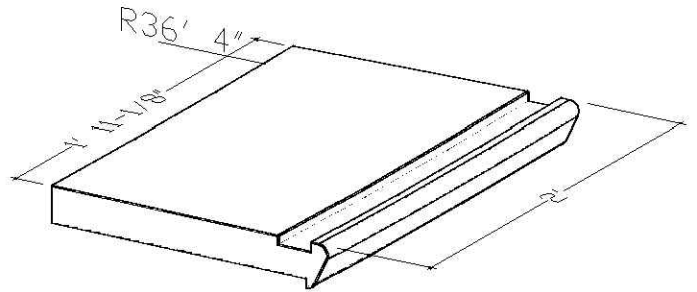

KAY-TEE PRODUCTS

POOL COPING STONES and ARCHITECTURAL PRE-CAST STONES