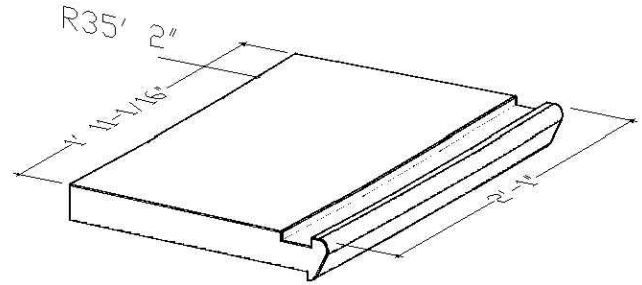

KAY-TEE PRODUCTS

POOL COPING STONES and ARCHITECTURAL PRE-CAST STONES

RS-101
Riser or Spa Cap

Drawing TR 1

KAY-TEE PRODUCTS

POOL COPING STONES and ARCHITECTURAL PRE-CAST STONES

Product Series Tread radius

descriptions	product series	product #	width	height	length	back radius	front radius
Radius tread with safety strip	TRR	TR 3	16.75"	2.5"	24"	34'	35' 4-3/4"

Drawing TR 3

KAY-TEE PRODUCTS

POOL COPING STONES and ARCHITECTURAL PRE-CAST STONES

Product Series Tread radius

descriptions	product series	product #	width	height	length	back radius	front radius
Radius tread with safety strip	TRR	TR 4	16.75"	2.5"	24"	35' 2"	36' 6-3/4"