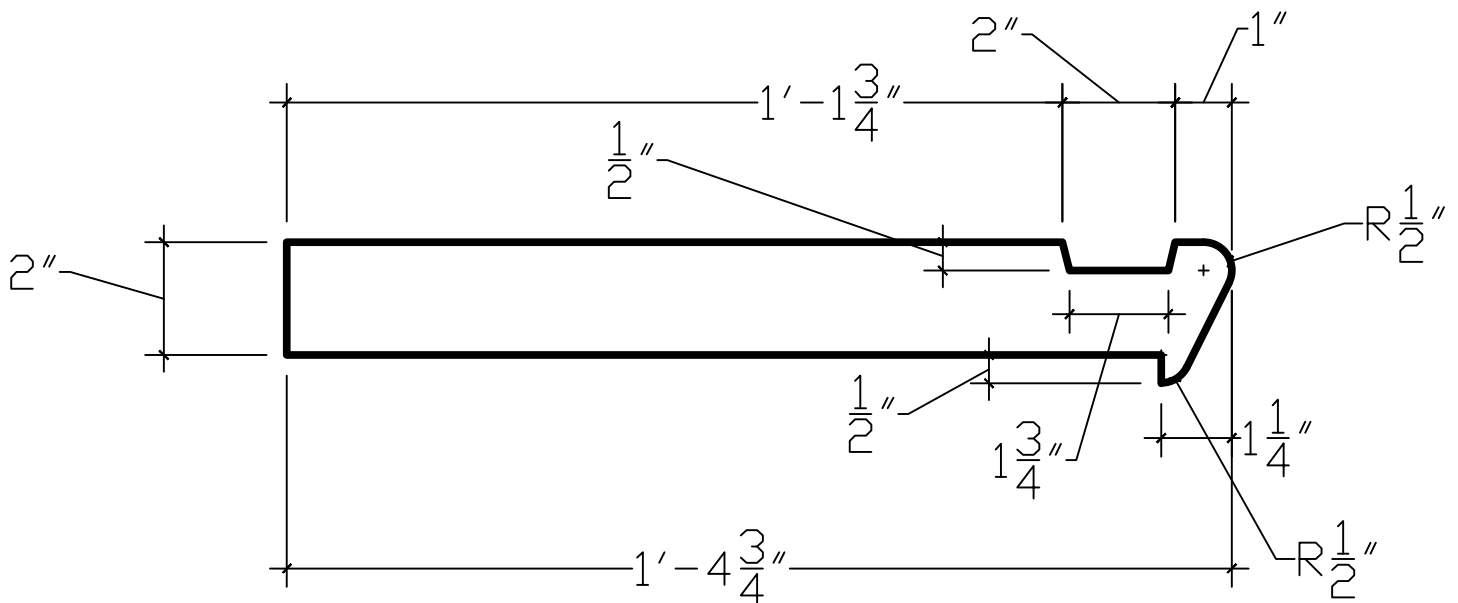

Drawing TR 7

KAY-TEE PRODUCTS

POOL COPING STONES and ARCHITECTURAL PRE-CAST STONES

Product Series Tread radius

descriptions	product series	product #	width	height	length	back radius	front radius
Radius tread with safety strip	TRR	TR 8	16.75"	2.5"	24"	39' 10"	41' 2-3/4"