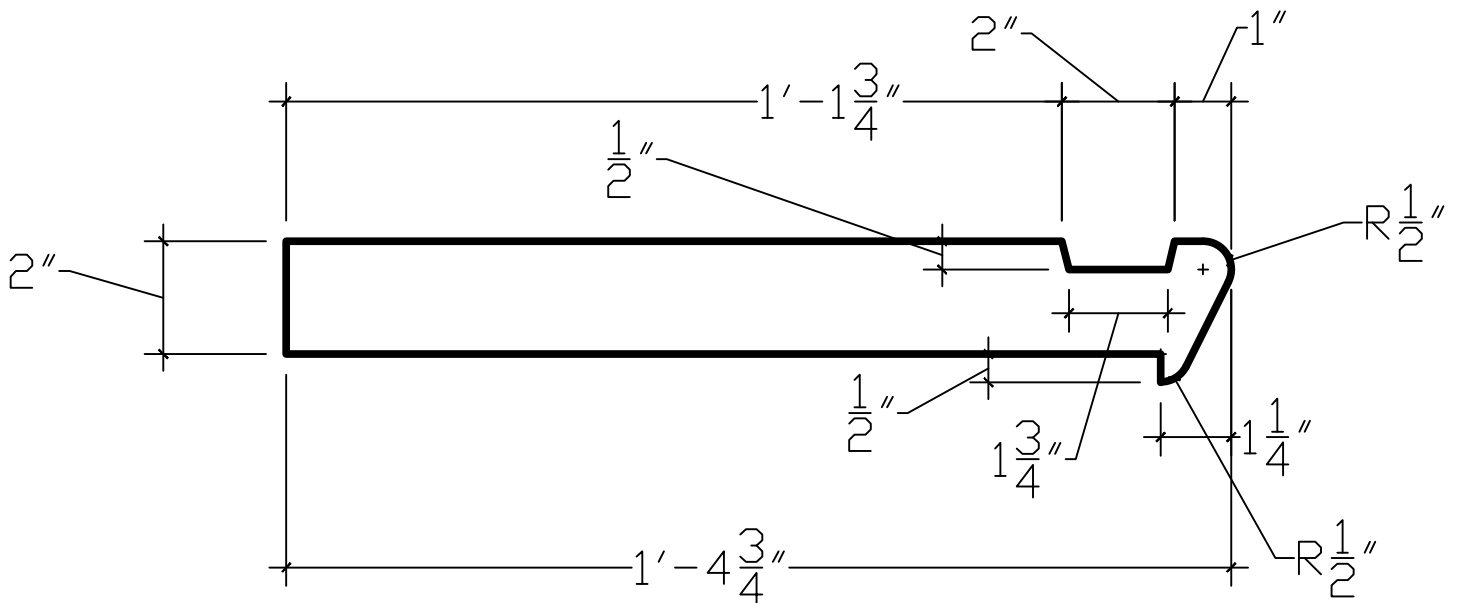

Drawing TR 5

KAY-TEE PRODUCTS

POOL COPING STONES and ARCHITECTURAL PRE-CAST STONES

Product Series Tread radius

descriptions	product series	product #	width	height	length	back radius	front radius
Radius tread with safety strip	TRR	TR 6	16.75"	2.5"	24"	37' 6"	38' 10-3/4"