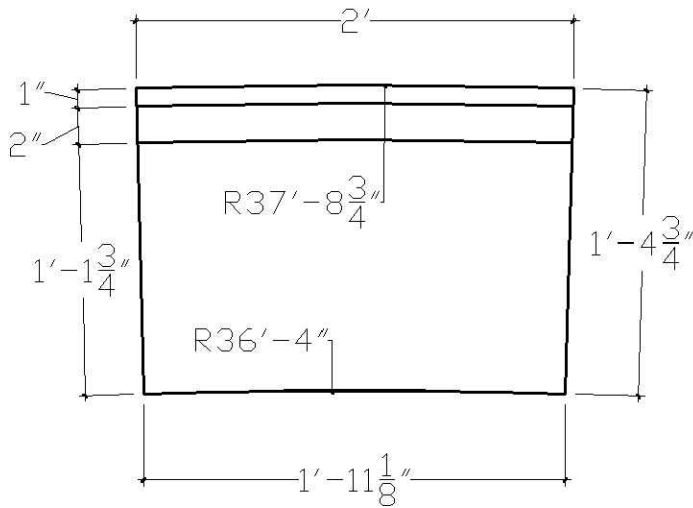

KAY-TEE PRODUCTS

POOL COPING STONES and ARCHITECTURAL PRE-CAST STONES

RS-101
Riser or Spa Cap

Drawing TR 1

KAY-TEE PRODUCTS

POOL COPING STONES and ARCHITECTURAL PRE-CAST STONES

Product Series Tread radius

descriptions	product series	product #	width	height	length	back radius	front radius
Radius tread with safety strip	TRR	TR 3	16.75"	2.5"	24"	34'	35' 4-3/4"

Drawing TR 3

KAY-TEE PRODUCTS

POOL COPING STONES and ARCHITECTURAL PRE-CAST STONES

Product Series Tread radius

descriptions	product series	product #	width	height	length	back radius	front radius
Radius tread with safety strip	TRR	TR 4	16.75"	2.5"	24"	35' 2"	36' 6-3/4"

Drawing TR 4

KAY-TEE PRODUCTS

POOL COPING STONES and ARCHITECTURAL PRE-CAST STONES

Product Series Tread radius

descriptions	product series	product #	width	height	length	back radius	front radius
Radius tread with safety strip	TRR	TR 5	16.75"	2.5"	24"	36' 4"	37' 8-3/4"

Drawing TR 5

KAY-TEE PRODUCTS

POOL COPING STONES and ARCHITECTURAL PRE-CAST STONES

Product Series Tread radius

descriptions	product series	product #	width	height	length	back radius	front radius
Radius tread with safety strip	TRR	TR 6	16.75"	2.5"	24"	37' 6"	38' 10-3/4"