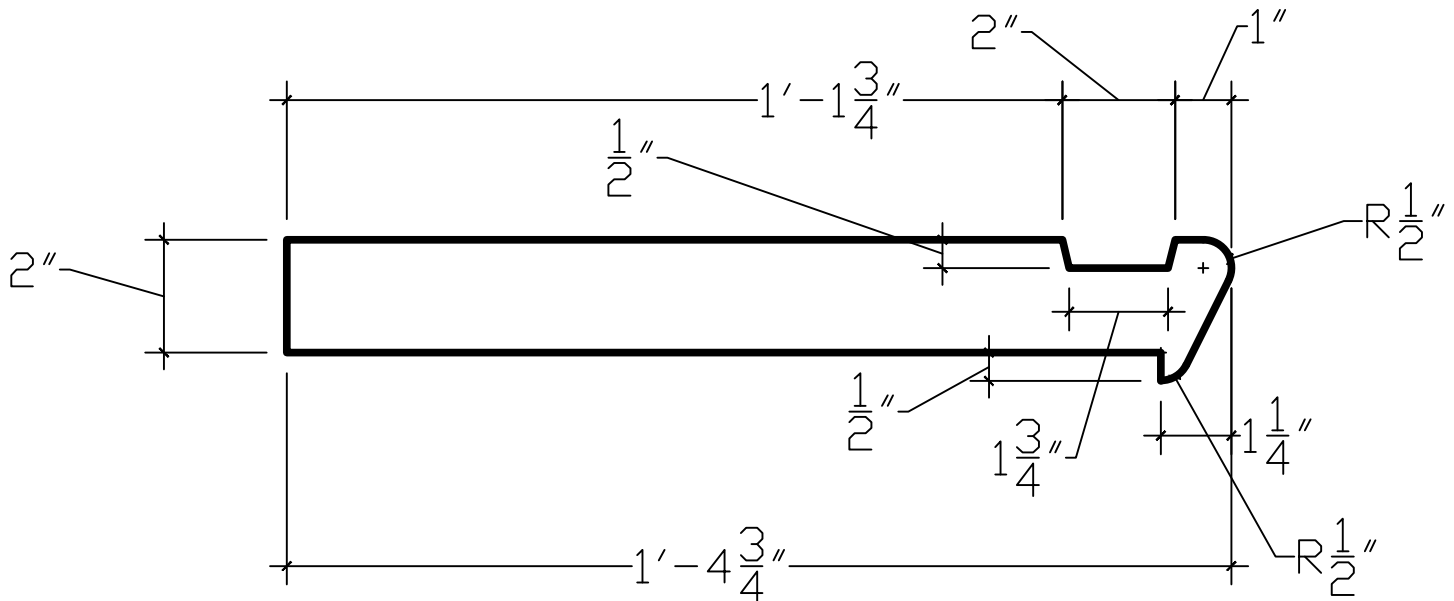

Drawing TR 6

KAY-TEE PRODUCTS

POOL COPING STONES and ARCHITECTURAL PRE-CAST STONES

Product Series Tread radius

descriptions	product series	product #	width	height	length	back radius	front radius
Radius tread with safety strip	TRR	TR 7	16.75"	2.5"	24"	38' 8"	40' 3/4"