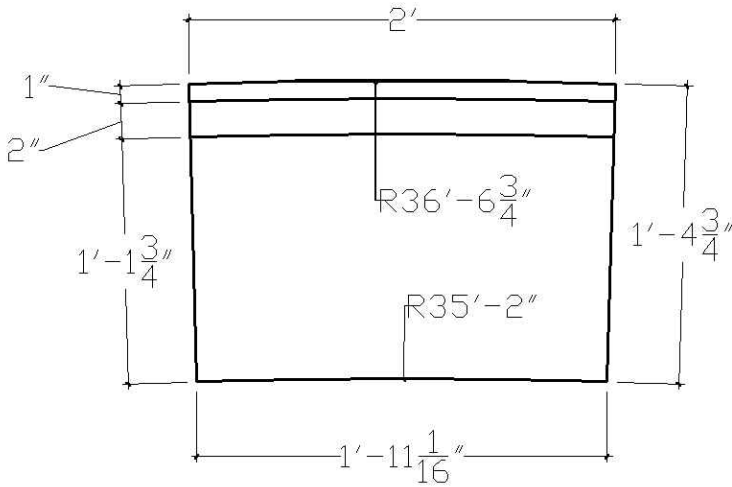

KAY-TEE PRODUCTS

POOL COPING STONES and ARCHITECTURAL PRE-CAST STONES

RS-101
Riser or Spa Cap

Drawing TR 1

KAY-TEE PRODUCTS

POOL COPING STONES and ARCHITECTURAL PRE-CAST STONES

Product Series Tread radius

descriptions	product series	product #	width	height	length	back radius	front radius
Radius tread with safety strip	TRR	TR 3	16.75"	2.5"	24"	34'	35' 4-3/4"

Drawing TR 3

KAY-TEE PRODUCTS

POOL COPING STONES and ARCHITECTURAL PRE-CAST STONES

Product Series Tread radius

descriptions	product series	product #	width	height	length	back radius	front radius
Radius tread with safety strip	TRR	TR 4	16.75"	2.5"	24"	35' 2"	36' 6-3/4"

Drawing TR 4

KAY-TEE PRODUCTS

POOL COPING STONES and ARCHITECTURAL PRE-CAST STONES

Product Series Tread radius

descriptions	product series	product #	width	height	length	back radius	front radius
Radius tread with safety strip	TRR	TR 5	16.75"	2.5"	24"	36' 4"	37' 8-3/4"

Drawing TR 5

KAY-TEE PRODUCTS

POOL COPING STONES and ARCHITECTURAL PRE-CAST STONES

Product Series Tread radius

descriptions	product series	product #	width	height	length	back radius	front radius
Radius tread with safety strip	TRR	TR 6	16.75"	2.5"	24"	37' 6"	38' 10-3/4"