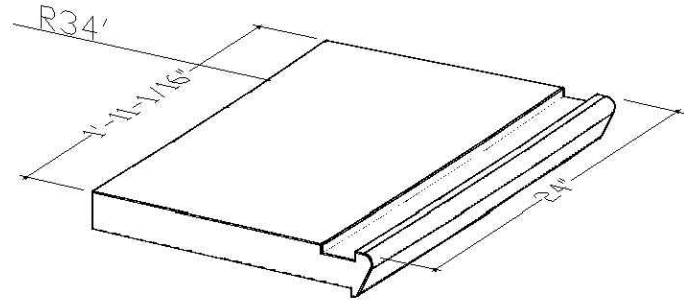

KAY-TEE PRODUCTS

POOL COPING STONES and ARCHITECTURAL PRE-CAST STONES

RS-101
Riser or Spa Cap

Drawing TR 1

KAY-TEE PRODUCTS

POOL COPING STONES and ARCHITECTURAL PRE-CAST STONES

Product Series Tread radius

descriptions	product series	product #	width	height	length	back radius	front radius
Radius tread with safety strip	TRR	TR 3	16.75"	2.5"	24"	34'	35' 4-3/4"