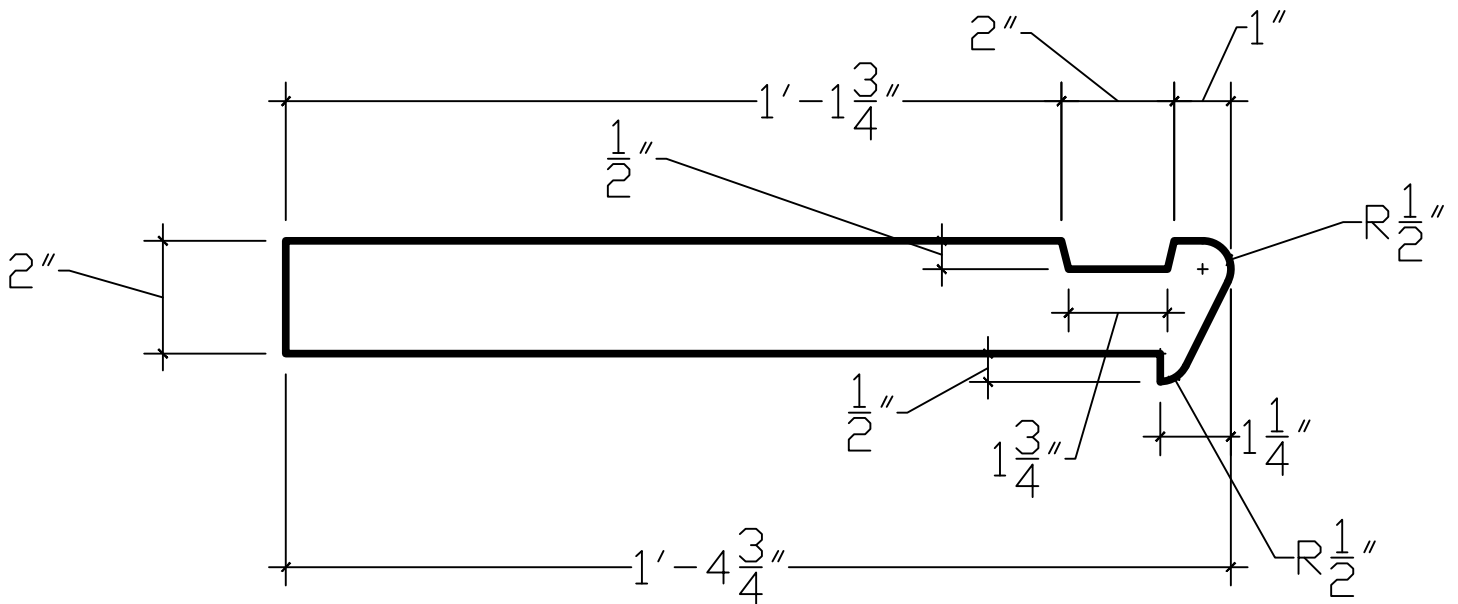

KAY-TEE PRODUCTS

POOL COPING STONES and ARCHITECTURAL PRE-CAST STONES

RS-101
Riser or Spa Cap

Drawing TR 1

KAY-TEE PRODUCTS

POOL COPING STONES and ARCHITECTURAL PRE-CAST STONES

Product Series Tread radius

descriptions	product series	product #	width	height	length	back radius	front radius
Radius tread with safety strip	TRR	TR 3	16.75"	2.5"	24"	34'	35' 4-3/4"

Drawing TR 3

KAY-TEE PRODUCTS

POOL COPING STONES and ARCHITECTURAL PRE-CAST STONES

Product Series Tread radius

descriptions	product series	product #	width	height	length	back radius	front radius
Radius tread with safety strip	TRR	TR 4	16.75"	2.5"	24"	35' 2"	36' 6-3/4"

Drawing TR 4

KAY-TEE PRODUCTS

POOL COPING STONES and ARCHITECTURAL PRE-CAST STONES

Product Series Tread radius

descriptions	product series	product #	width	height	length	back radius	front radius
Radius tread with safety strip	TRR	TR 5	16.75"	2.5"	24"	36' 4"	37' 8-3/4"

Drawing TR 5

KAY-TEE PRODUCTS

POOL COPING STONES and ARCHITECTURAL PRE-CAST STONES

Product Series Tread radius

descriptions	product series	product #	width	height	length	back radius	front radius
Radius tread with safety strip	TRR	TR 6	16.75"	2.5"	24"	37' 6"	38' 10-3/4"