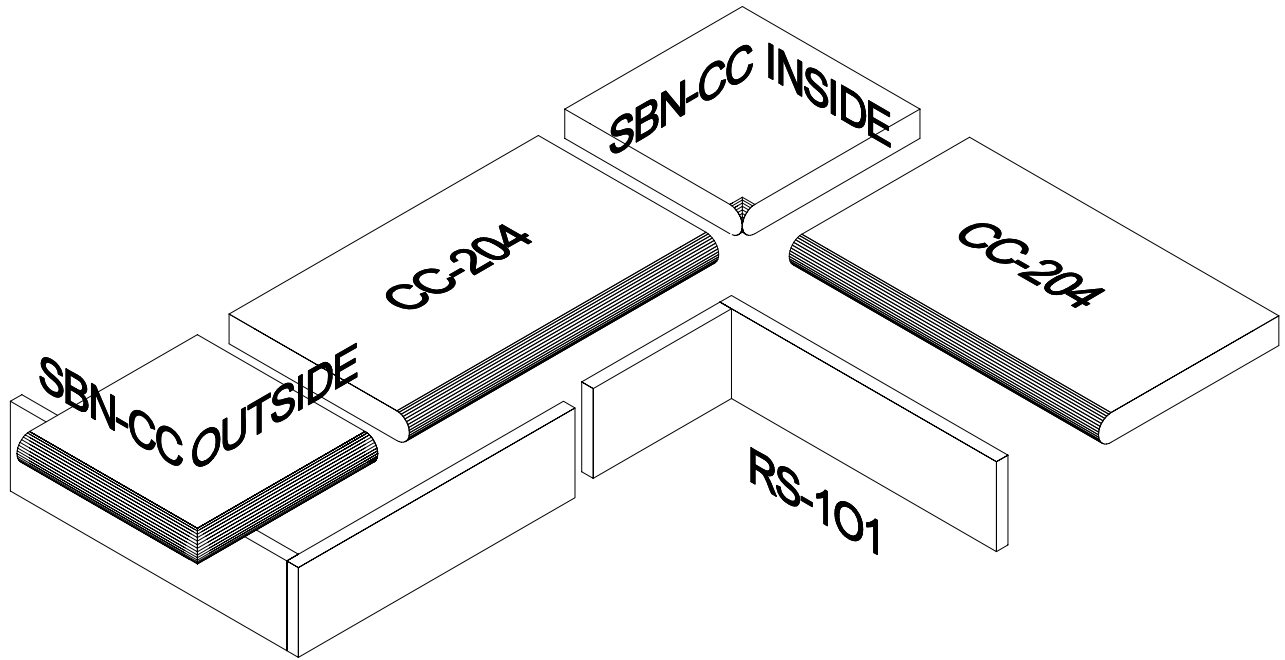

KAY-TEE PRODUCTS

POOL COPING STONES and ARCHITECTURAL PRE-CAST STONES

RS-101
Riser or Spa Cap

Drawing TR 1

KAY-TEE PRODUCTS

POOL COPING STONES and ARCHITECTURAL PRE-CAST STONES

Product Series Tread radius

descriptions	product series	product #	width	height	length	back radius	front radius
Radius tread with safety strip	TRR	TR 3	16.75"	2.5"	24"	34'	35' 4-3/4"

Drawing TR 3

KAY-TEE PRODUCTS

POOL COPING STONES and ARCHITECTURAL PRE-CAST STONES

Product Series Tread radius

descriptions	product series	product #	width	height	length	back radius	front radius
Radius tread with safety strip	TRR	TR 4	16.75"	2.5"	24"	35' 2"	36' 6-3/4"

Drawing TR 4

KAY-TEE PRODUCTS

POOL COPING STONES and ARCHITECTURAL PRE-CAST STONES

Product Series Tread radius

descriptions	product series	product #	width	height	length	back radius	front radius
Radius tread with safety strip	TRR	TR 5	16.75"	2.5"	24"	36' 4"	37' 8-3/4"

Drawing TR 5

KAY-TEE PRODUCTS

POOL COPING STONES and ARCHITECTURAL PRE-CAST STONES

Product Series Tread radius

descriptions	product series	product #	width	height	length	back radius	front radius
Radius tread with safety strip	TRR	TR 6	16.75"	2.5"	24"	37' 6"	38' 10-3/4"