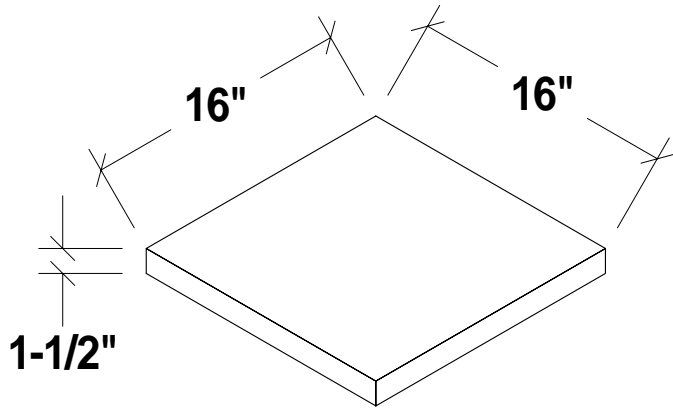

KAY-TEE PRODUCTS

POOL COPING STONES and ARCHITECTURAL PRE-CAST STONES

pv-1.5-16x16