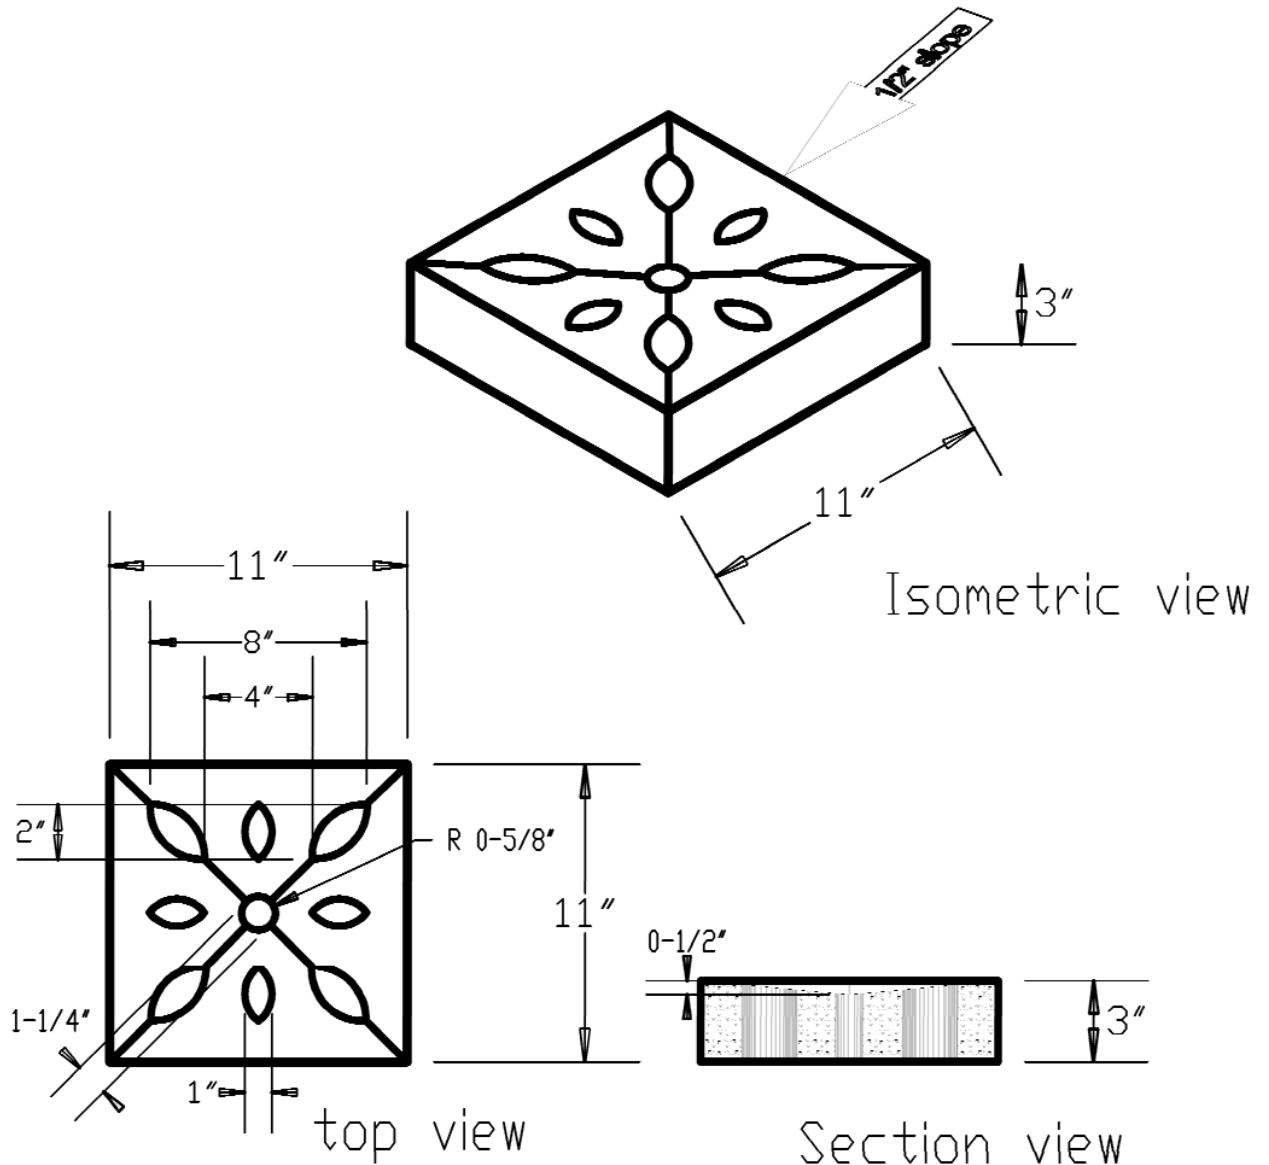

KAY-TEE PRODUCTS

POOL COPING STONES and ARCHITECTURAL PRE-CAST STONES

Catch Basin Cover

**Product Series PV
Pavers**

Drawing PV 5