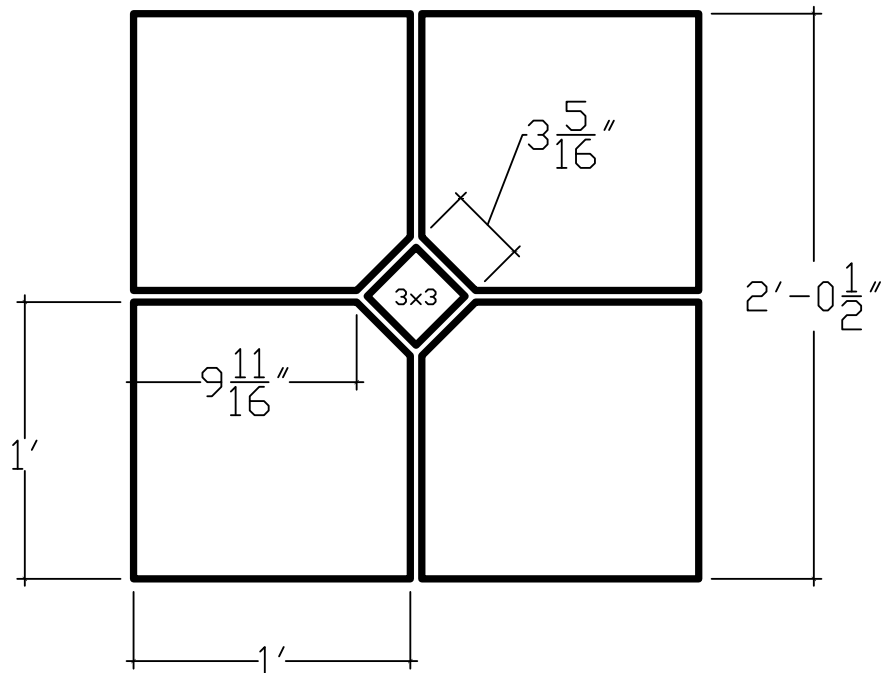

Product Series PV Diamond Pattern Paver Assembly

product name	descriptions	product series	product #	width	height	length
paver	12 x 12 paver	pv-12x12	pv-12x12	12"	1"	12"
paver	3 x 3 paver	pv-3x3	pv-3x3	3"	1"	3"