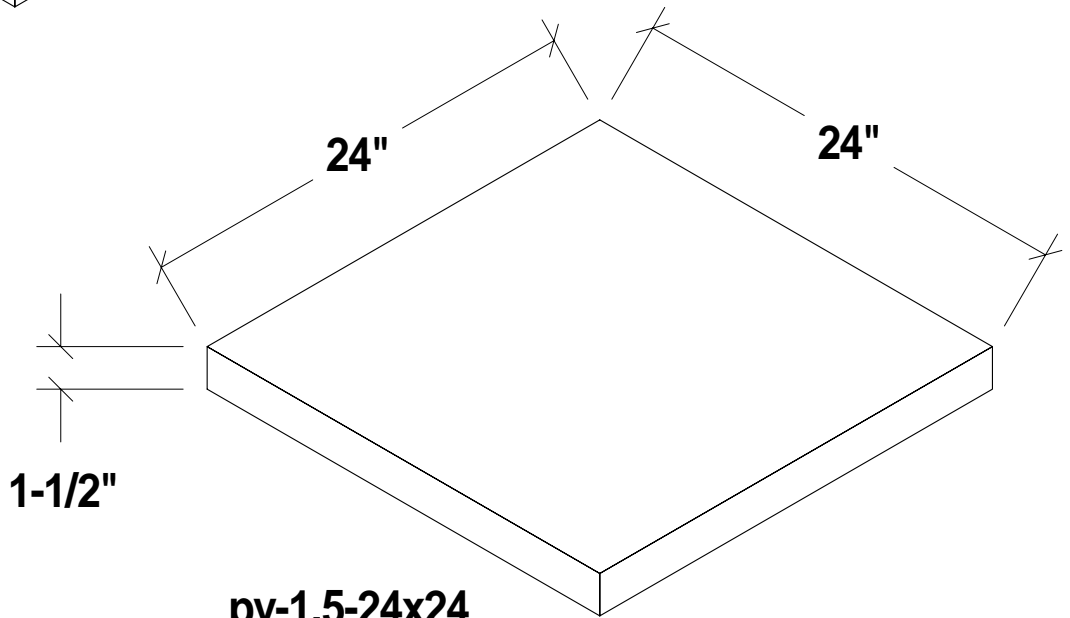

pv-1.5-24x24

product name	descriptions	product series	product #	width	height	length
paver	1-1/2" paver	pv-1.5	pv-1.5-16x16	16"	1-1/2"	16"
paver	1-1/2" paver	pv-1.5	pv-1.5-24x24	24"	1-1/2"	24"

Drawing PV2