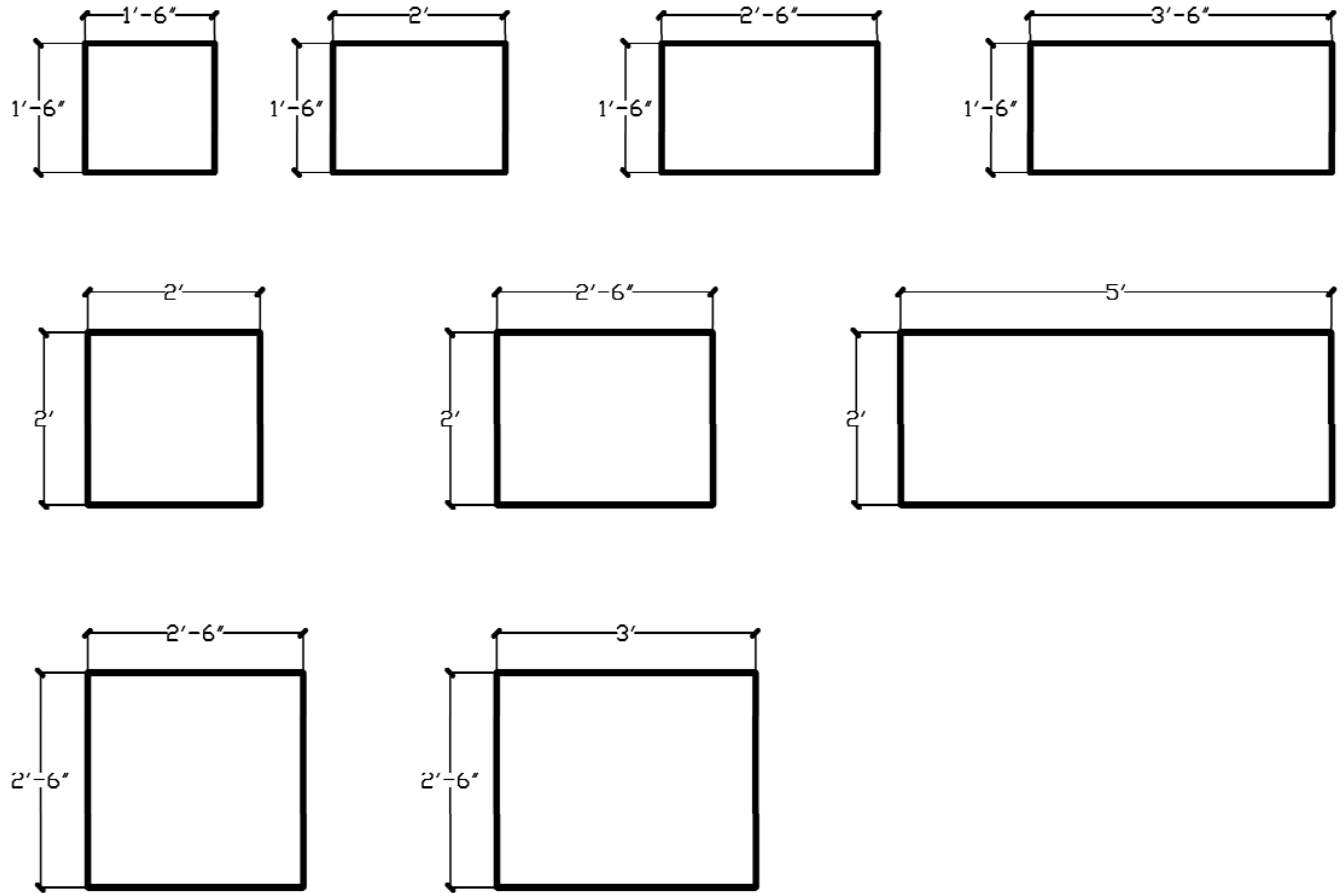

## Product Series PV Pavers

descriptions	product series	product #	width	height	length
2" paver	pv-2.0	pv-2x18x18	18"	2"	18"
2" paver	pv-2.0	pv-2x18x24	18"	2"	24"
2" paver	pv-2.0	pv-2x18x30	18"	2"	30"
2" paver	pv-2.0	pv-2x18x42	18"	2"	42"
2" paver	pv-2.0	pv-2x24x24	24"	2"	24"
2" paver	pv-2.0	pv-2x24x30	24"	2"	30"
2" paver	pv-2.0	pv-2x24x60	24"	2"	60"
2" paver	pv-2.0	pv-2x30x30	30"	2"	30"
2" paver	pv-2.0	pv-2x30x36	30"	2"	36"

**12" x 18" x 1"**

**pv-1x18x12**

**18" x 18" x 1"**

**pv-1x18x18**

**18" x 24" x 1"**

**pv-1x18x24**

**24" x 24" x 1"**

**pv-1x24x24**

## Product Series PV Diamond Pattern Paver Assembly

product name	descriptions	product series	product #	width	height	length
paver	12 x 12 paver	pv-12x12	pv-12x12	12"	1"	12"
paver	3 x 3 paver	pv-3x3	pv-3x3	3"	1"	3"