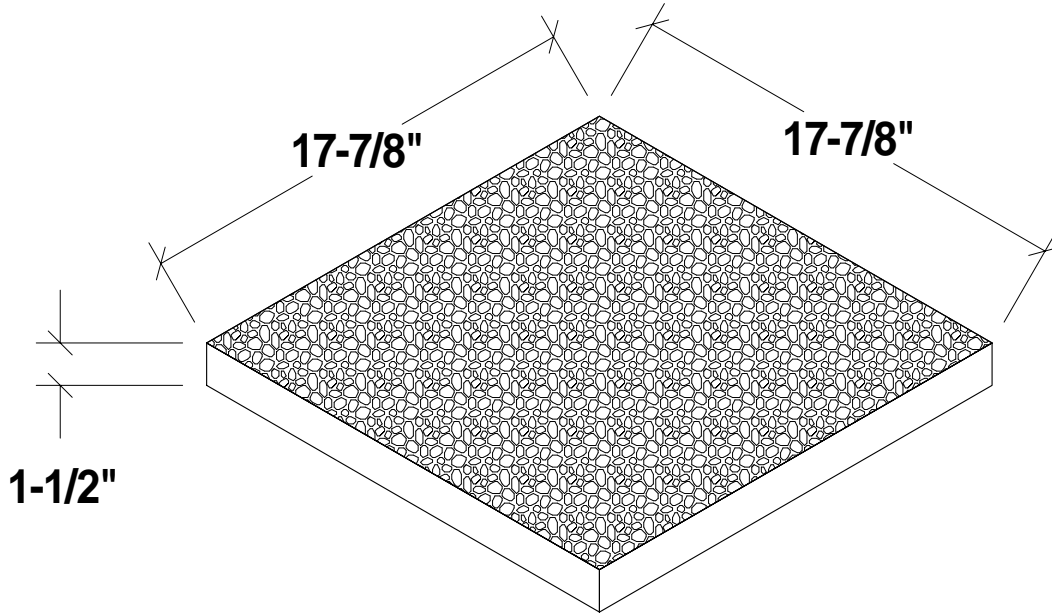

# KAY-TEE PRODUCTS

POOL COPING STONES and ARCHITECTURAL PRE-CAST STONES

**pv-1-5/8 x 17-7/8 x 17-7/8**

product name	descriptions	product series	product #	width	height	length
paver	1-5/8" paver with textured top	pv-1.625	pv-1-5/8x17-7/8x17-7/8	17-7/8"	1-5/8"	17-7/8"

# KAY-TEE PRODUCTS

POOL COPING STONES and ARCHITECTURAL PRE-CAST STONES

**pv-1.5-16x16**

**pv-1.5-24x24**

product name	descriptions	product series	product #	width	height	length
paver	1-1/2" paver	pv-1.5	pv-1.5-16x16	16"	1-1/2"	16"
paver	1-1/2" paver	pv-1.5	pv-1.5-24x24	24"	1-1/2"	24"

## Product Series PV Pavers

descriptions	product series	product #	width	height	length
2" paver	pv-2.0	pv-2x18x18	18"	2"	18"
2" paver	pv-2.0	pv-2x18x24	18"	2"	24"
2" paver	pv-2.0	pv-2x18x30	18"	2"	30"
2" paver	pv-2.0	pv-2x18x42	18"	2"	42"
2" paver	pv-2.0	pv-2x24x24	24"	2"	24"
2" paver	pv-2.0	pv-2x24x30	24"	2"	30"
2" paver	pv-2.0	pv-2x24x60	24"	2"	60"
2" paver	pv-2.0	pv-2x30x30	30"	2"	30"
2" paver	pv-2.0	pv-2x30x36	30"	2"	36"

**12" x 18" x 1"**

**pv-1x18x12**

**18" x 18" x 1"**

**pv-1x18x18**

**18" x 24" x 1"**

**pv-1x18x24**

**24" x 24" x 1"**

**pv-1x24x24**